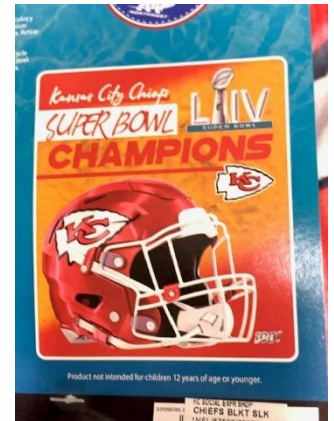

O. Allied Chiefs Champions Blanket