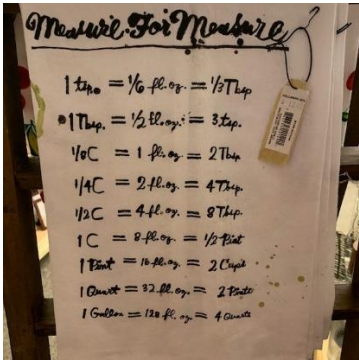

X. Keep it Clean Beard Comb

Y. Tea Towel Vegetarian

Z. Tea Towel Kale

AA. Tea Towel Unit of Measure

BB. Hand Warmer Green

CC. Hand Warmer Pink

DD. Vase Ceramic Drip Reactive Glaze

EE. Large Glass Vase