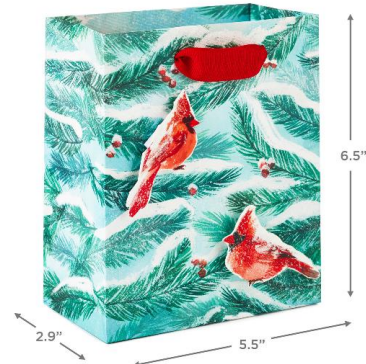

P. 13" Santa Skating With Penguins

Q. 13" Snowflakes on Metallic

R. 13" Santa's Sleigh

S. 13" Disney Frozen

T. 13" Poinsettia and Holly

U. 9.6" Peanuts® Santa Snoopy

V. 9.6" Vintage Santa Christmas

W. 9" Dr. Seuss™ Grinch

X. 9.6" Merry Christmas Script

Y. 9.6" Plaid Happy Holidays

Z. 9" Disney Frozen

AA. 6.5" Kraft Christmas

BB. 6.5" Candy Cane

CC. 6.5" Snowman Trio

DD. 6.5" Red Birds in Snowy Pine

EE. 6.5" Peanuts® Santa Snoopy

FF. 4.6" Gift Card Holder Mini Bag

GG. 4.6" Gift Card Holder Mini Bag

**Not Pictured**

HH.	Image Arts Sweater Boxes Set of 3 16" x 11.2" x 2.2"
II.	Image Arts Shirt Boxes Set of 12 14.2" x 9.5" x 1.8"
JJ.	Image Arts Assorted Sizes Gift Boxes Set of 9 (5 small, 3 med, 1 large)

**Please attach this file to the Card Shop order form**

First Name:		Last Name:	
-------------	--	------------	--

ITEM	DESCRIPTION	PRICE (75% OFF) IS APPLIED AT REGISTER	QTY
A.	20" Jumbo Red With Snowflakes Christmas Gift Bag	\$5.49	
	20" Jumbo Red With Snowflakes Christmas Gift Bag Coordinating Tissue	Price Varies	
B.	20" Jumbo Classic Santa Christmas Gift Bag	\$5.49	
	20" Jumbo Classic Santa Christmas Gift Bag Coordinating Tissue	Price Varies	
C.	20" Jumbo Plaid Merry Christmas Gift Bag	\$5.49	
	20" Jumbo Plaid Merry Christmas Gift Bag Coordinating Tissue	Price Varies	
D.	20" Jumbo Trio of Trees Christmas Gift Bag	\$5.49	
	20" Jumbo Trio of Trees Christmas Gift Bag Coordinating Tissue	Price Varies	
E.	20" Jumbo Dinosaur Santa Christmas Gift Bag	\$5.49	
	20" Jumbo Dinosaur Santa Christmas Gift Bag Coordinating Tissue	Price Varies	
F.	20" Jumbo Whimsical Snowman Gift Bag	\$5.49	
	20" Jumbo Whimsical Snowman Gift Bag Coordinating Tissue	Price Varies	
G.	15" Extra-Deep Winter Wreath Christmas Gift Bag	\$5.49	
	15" Extra-Deep Winter Wreath Christmas Gift Bag Coordinating Tissue	Price Varies	
H.	15" Extra-Deep Merry Holidays Gift Bag	\$4.99	